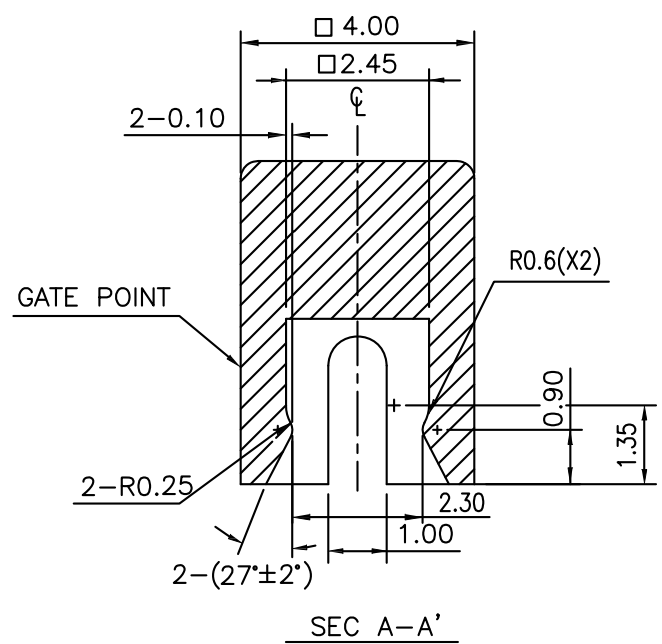

Cap

blue Square 4.0x4.0x5.5 mm

SPECIFICATION:

Length	4.0 mm
Width	4.0 mm
Shape	Square
Height	5.5 mm
Colour	blue
Cap Material	ABS - PA707

DRAWING

Art. Nr.
RND 210-00221

Cap

blue Square 4.0x4.0x5.5 mm

Recommended Switches to Use with This Cap

Type nr:
RND 210-00190
RND 210-00195

Type nr:
RND 210-00206
RND 210-00211

Type nr:
RND 210-00254
RND 210-00259