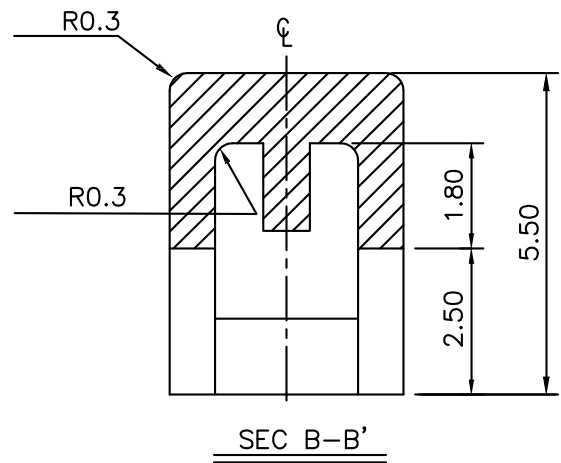

Cap

blue Square 4.0x4.0x5.5 mm

SPECIFICATION:

Length	4.0 mm
Width	4.0 mm
Shape	Square
Height	5.5 mm
Colour	blue
Cap Material	ABS - PA707

DRAWING

Art. Nr.
RND 210-00221

Cap

blue Square 4.0x4.0x5.5 mm

Recommended Switches to Use with This Cap

Type nr:
RND 210-00190
RND 210-00195

Type nr:
RND 210-00206
RND 210-00211

Type nr:
RND 210-00254
RND 210-00259