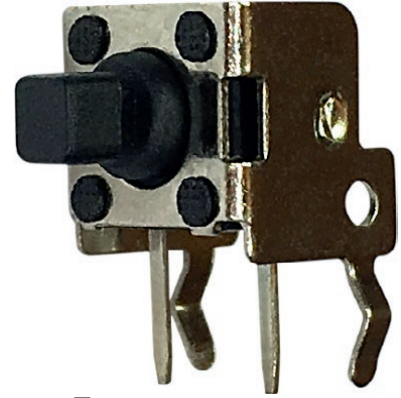

Cap

blue Square 4.0x4.0x5.5 mm

SPECIFICATION:

Length	4.0 mm
Width	4.0 mm
Shape	Square
Height	5.5 mm
Colour	blue
Cap Material	ABS - PA707

DRAWING

Art. Nr.
RND 210-00221

Cap

blue Square 4.0x4.0x5.5 mm

Recommended Switches to Use with This Cap

Type nr:
RND 210-00190
RND 210-00195

Type nr:
RND 210-00206
RND 210-00211

Type nr:
RND 210-00254
RND 210-00259