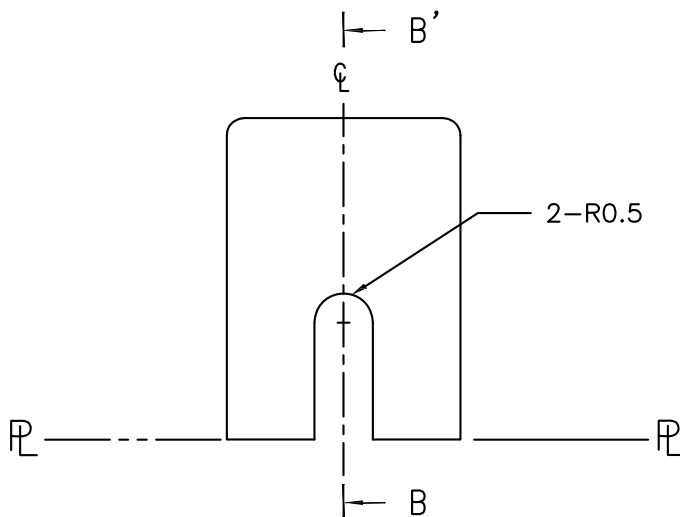

Cap

blue Square 4.0x4.0x5.5 mm

SPECIFICATION:

Length	4.0 mm
Width	4.0 mm
Shape	Square
Height	5.5 mm
Colour	blue
Cap Material	ABS - PA707

DRAWING

Art. Nr.
RND 210-00221

Cap

blue Square 4.0x4.0x5.5 mm

Recommended Switches to Use with This Cap

Type nr:
RND 210-00190
RND 210-00195

Type nr:
RND 210-00206
RND 210-00211

Type nr:
RND 210-00254
RND 210-00259