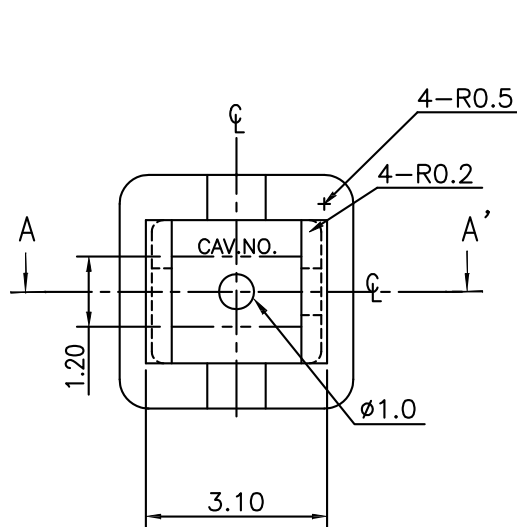

Cap

blue Square 4.0x4.0x5.5 mm

SPECIFICATION:

Length	4.0 mm
Width	4.0 mm
Shape	Square
Height	5.5 mm
Colour	blue
Cap Material	ABS - PA707

DRAWING

Art. Nr.
RND 210-00221

Cap

blue Square 4.0x4.0x5.5 mm

Recommended Switches to Use with This Cap

Type nr:
RND 210-00190
RND 210-00195

Type nr:
RND 210-00206
RND 210-00211

Type nr:
RND 210-00254
RND 210-00259